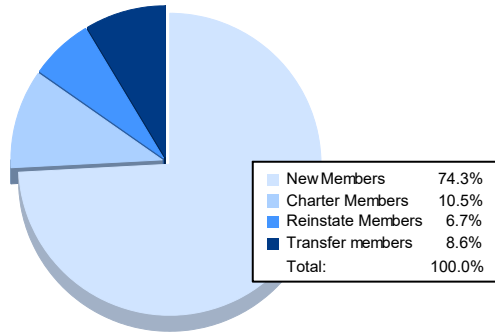

Year	New Clubs	Dropped Clubs	Gain/ Loss Clubs	New Members	Charter Members	Reinstate Members	Transfer Members	Total Member Added	Total Members Dropped	Gain/ Loss Members
2016-2017	1	0	1	196	29	9	7	241	193	48
2017-2018	0	1	-1	180	0	2	12	194	257	-63
2018-2019	1	1	0	114	26	8	16	164	202	-38
2019-2020	1	2	-1	80	41	2	16	139	198	-59
2020-2021	0	3	-3	78	11	7	9	105	252	-147
<b>Average</b>	<b>1</b>	<b>1</b>	<b>-1</b>	<b>130</b>	<b>21</b>	<b>6</b>	<b>12</b>	<b>169</b>	<b>220</b>	<b>-52</b>

### Membership Composition June 2021 Cumulative

### Gender Composition June 2021 Cumulative