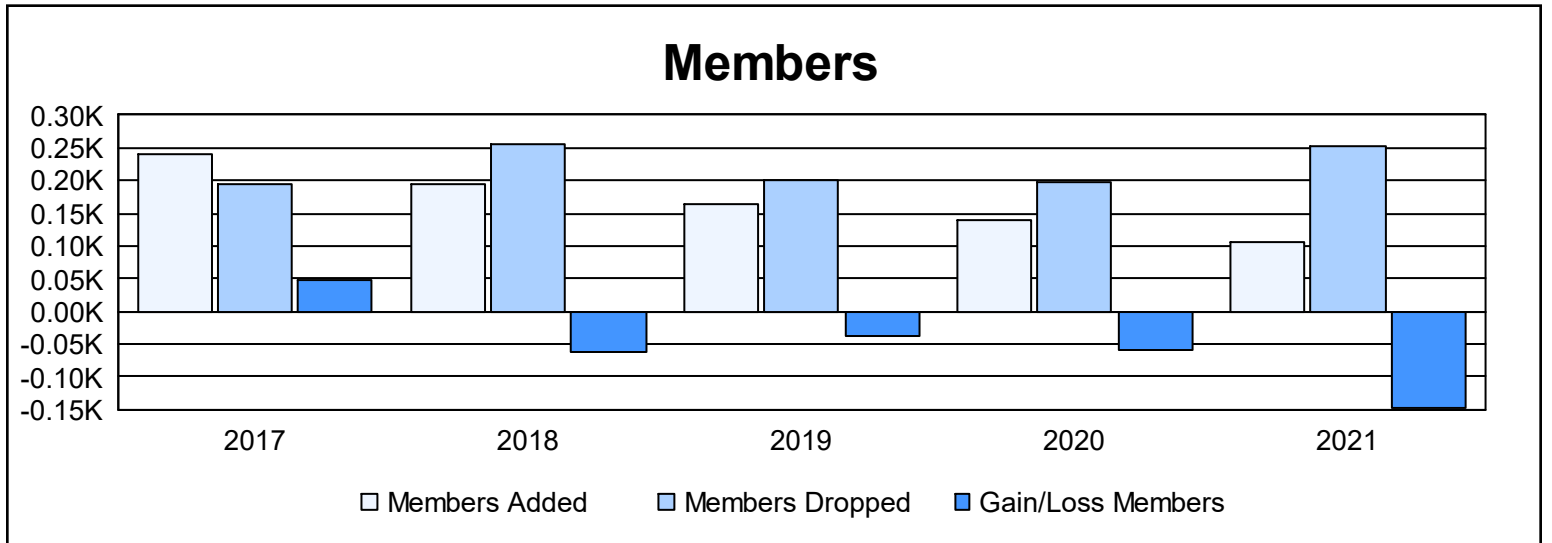

Year	New Clubs	Dropped Clubs	Gain/ Loss Clubs	New Members	Charter Members	Reinstate Members	Transfer Members	Total Member Added	Total Members Dropped	Gain/ Loss Members
2016-2017	1	0	1	196	29	9	7	241	193	48
2017-2018	0	1	-1	180	0	2	12	194	257	-63
2018-2019	1	1	0	114	26	8	16	164	202	-38
2019-2020	1	2	-1	80	41	2	16	139	198	-59
2020-2021	0	3	-3	78	11	7	9	105	252	-147
<b>Average</b>	<b>1</b>	<b>1</b>	<b>-1</b>	<b>130</b>	<b>21</b>	<b>6</b>	<b>12</b>	<b>169</b>	<b>220</b>	<b>-52</b>

### Membership Composition June 2021 Cumulative