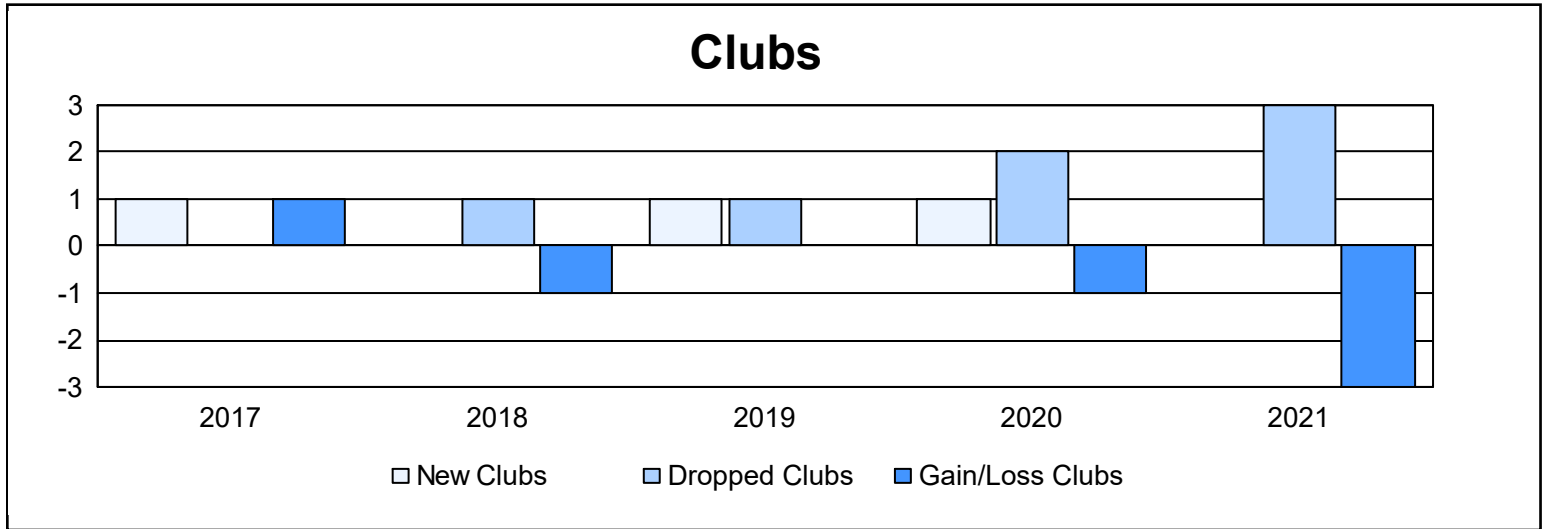

Year	New Clubs	Dropped Clubs	Gain/ Loss Clubs	New Members	Charter Members	Reinstate Members	Transfer Members	Total Member Added	Total Members Dropped	Gain/ Loss Members
2016-2017	1	0	1	196	29	9	7	241	193	48
2017-2018	0	1	-1	180	0	2	12	194	257	-63
2018-2019	1	1	0	114	26	8	16	164	202	-38
2019-2020	1	2	-1	80	41	2	16	139	198	-59
2020-2021	0	3	-3	78	11	7	9	105	252	-147
<b>Average</b>	<b>1</b>	<b>1</b>	<b>-1</b>	<b>130</b>	<b>21</b>	<b>6</b>	<b>12</b>	<b>169</b>	<b>220</b>	<b>-52</b>

### Membership Composition June 2021 Cumulative